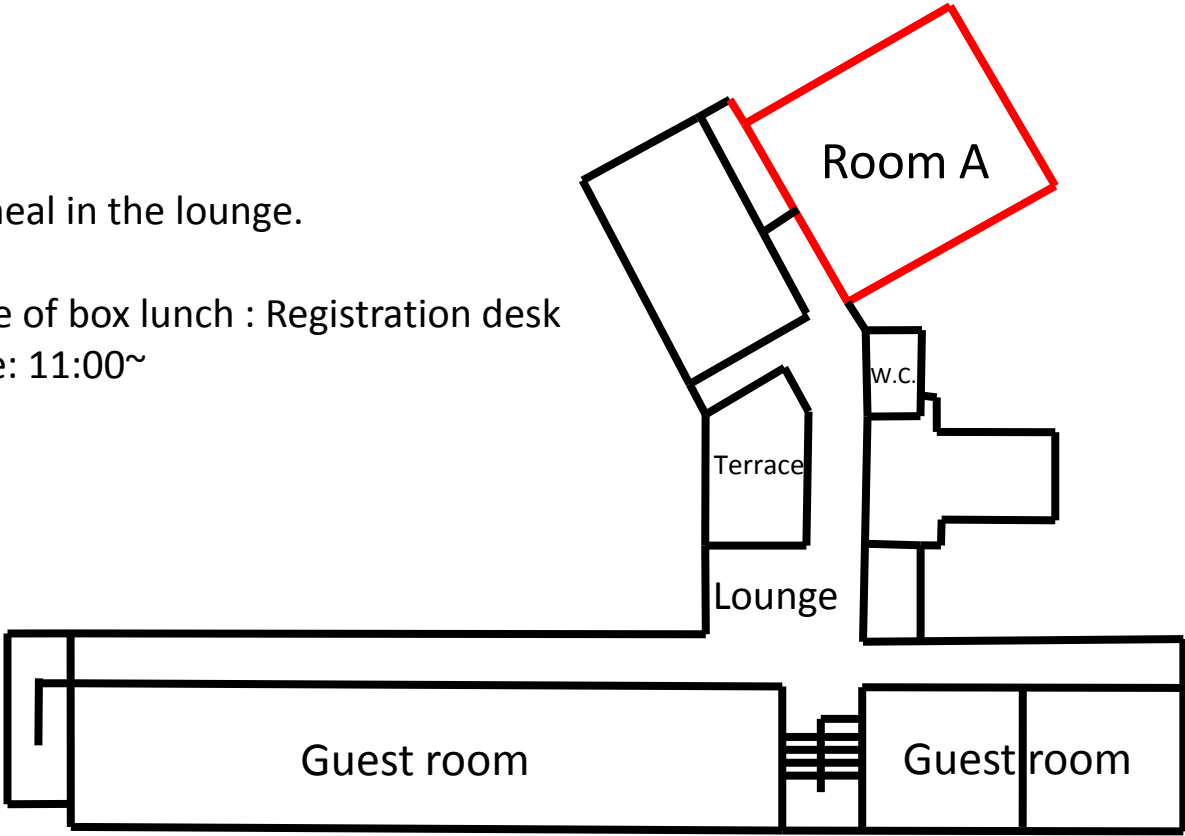

Venue map

1F

2F

You can have a meal in the lounge.

Distribution place of box lunch : Registration desk

Distribution Time: 11:00~