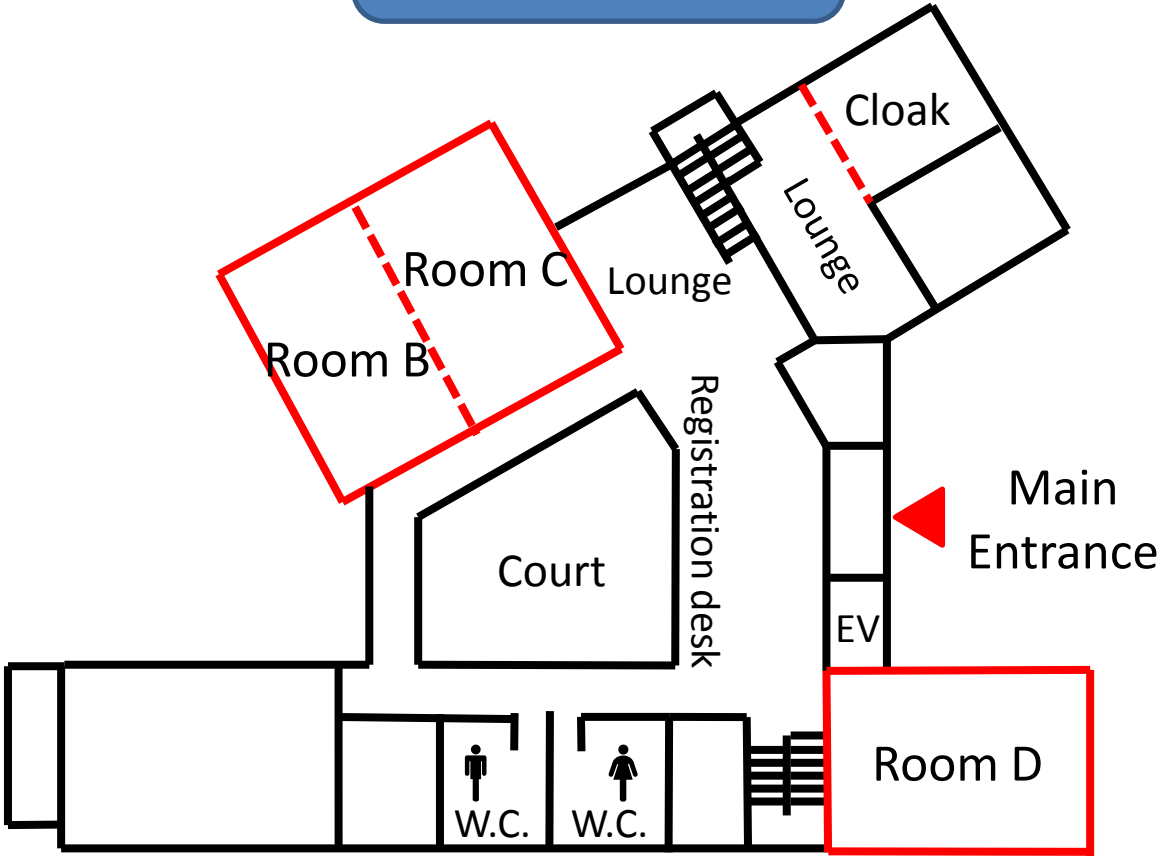

Venue map

1F

2F

You can have a meal in the lounge.

Distribution place of box lunch : Registration desk

Distribution Time: 11:00~